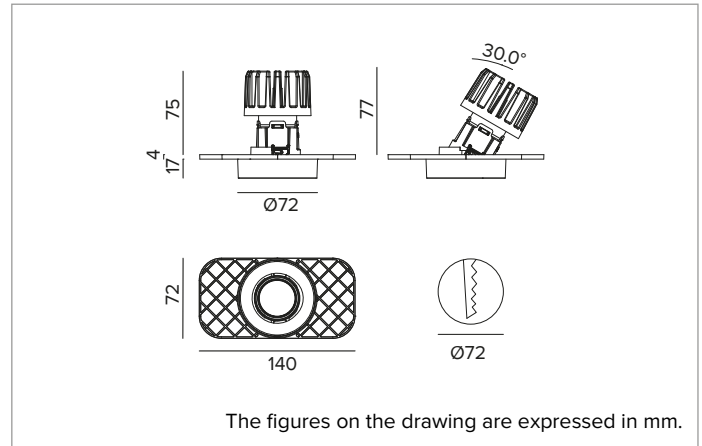

## Adjustable recessed LED projector in a trimless version

		2700K	H(m)	D(m)	Emax(lx)	
		Ra90			42°	
Fixture Power	13W	1	0.76	2443		
Source Flux	1507lm	2	1.52	611		
Fixture Flux	1114lm	3	2.28	271		
Efficacy	85lm/W	4	3.04	153		
TS1343	Imax=1621cd/klm	Imax	2443cd	5	3.80	98